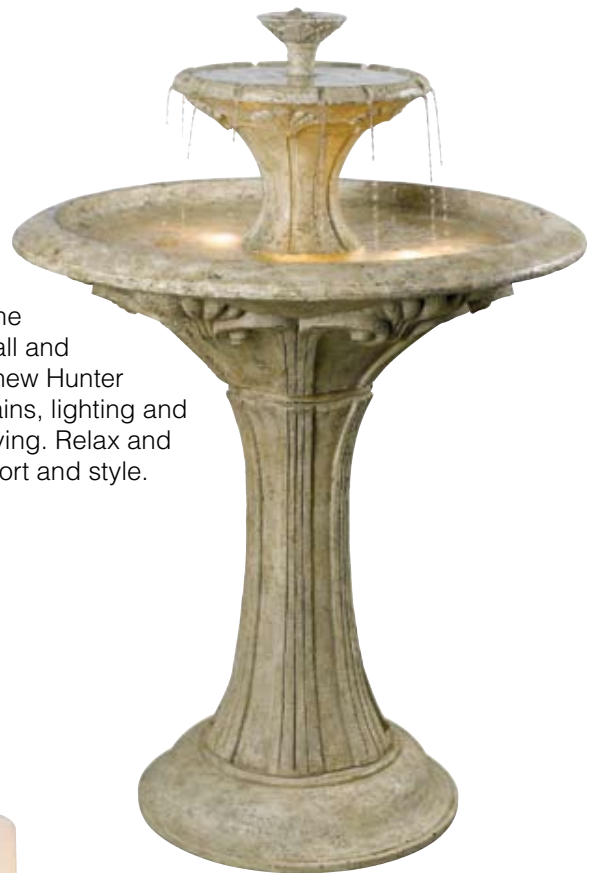

Designer Dreams

Craftmade Guage

Craftmade's standing black weather gauge has thermometer, humidity and barometer readings. Decorative metalwork embellishes the accent piece, and durable, weather-resistant steel construction will endure all-season weather. It is 71" high and 21" wide, and is completely portable. A great addition for garden, or anywhere in your yard; it brings big time décor to your outdoor living space. For more information, please call our friendly and knowledgeable customer service department at 1-800-527-2578, or visit Craftmade's website at www.craftmade.com.

HUNTER EXTERIORS™

A timeless sound of relaxation, the Fontana fountain stands 51.5" tall and is one in a family created in the new Hunter Exteriors™ line of lighted fountains, lighting and fans designed for fine outdoor living. Relax and enjoy your outdoor room in comfort and style.